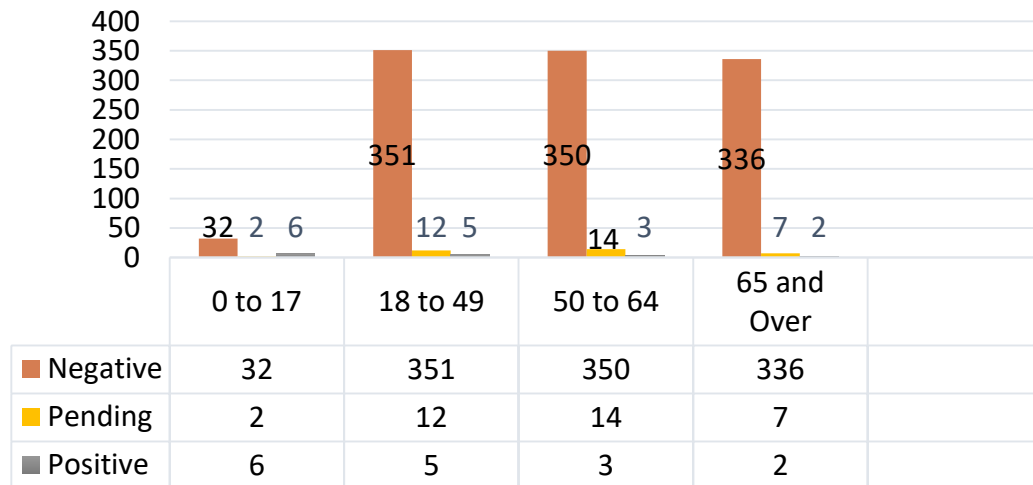

Mariposa PUI by Age Groups