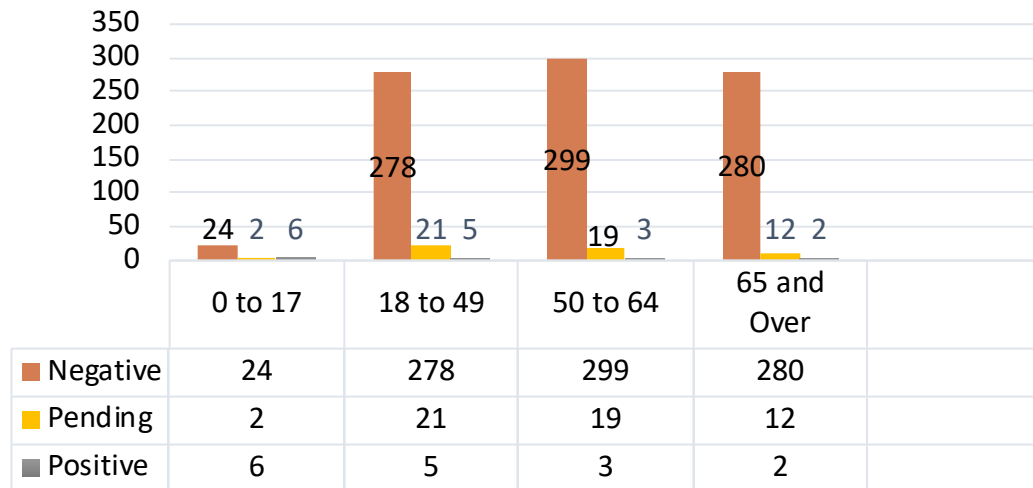

Mariposa County People Under Investigation (PUI) COVID-19 Statistics 05/26/2020

Mariposa PUI Test Results

Mariposa PUI by Date and Result

Confirmed COVID-19 Cases by County:

- Mariposa County – 16
 - Fresno County – 1,482
 - Madera County - 85
 - Merced County - 251
 - Mono County - 34
 - Tuolumne County - 3
- California- 94,558
U.S. – 1,637,456

Mariposa PUI by Age Groups

Mariposa submitted tests to Labs