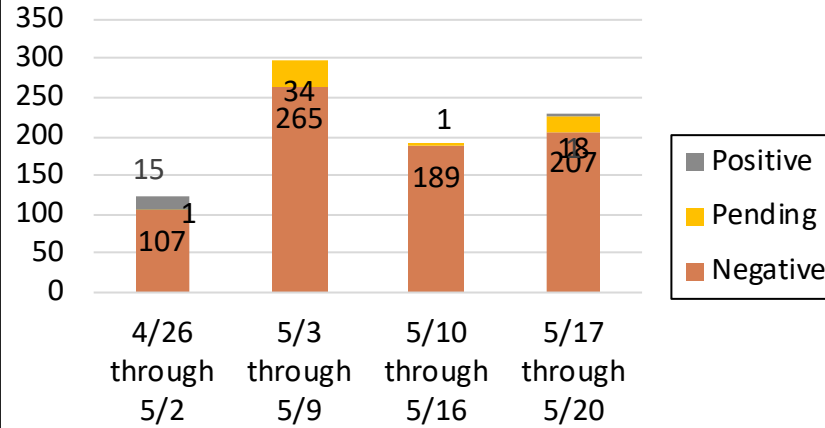

Mariposa County People Under Investigation (PUI) COVID-19 Statistics 05/26/2020

Mariposa PUI Test Results

Mariposa PUI by Date and Result

Confirmed COVID-19 Cases by County:

- Mariposa County – 16
 - Fresno County – 1,482
 - Madera County - 85
 - Merced County - 251
 - Mono County - 34
 - Tuolumne County - 3
- California- 94,558
U.S. – 1,637,456

Mariposa PUI by Age Groups

Mariposa submitted tests to Labs