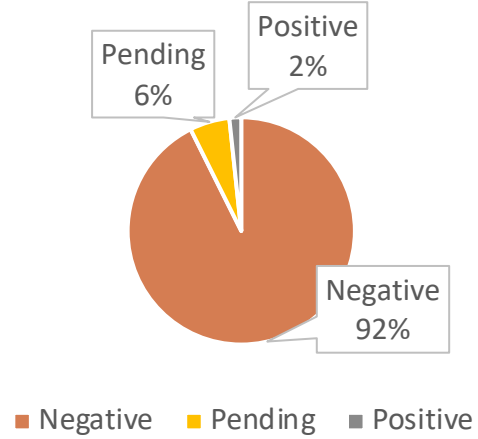

Mariposa County People Under Investigation (PUI) COVID-19 Statistics 05/26/2020

Mariposa PUI Test Results

Mariposa PUI by Date and Result

Confirmed COVID-19 Cases by County:

- Mariposa County – 16
 - Fresno County – 1,482
 - Madera County - 85
 - Merced County - 251
 - Mono County - 34
 - Tuolumne County - 3
- California- 94,558
U.S. – 1,637,456

Mariposa PUI by Age Groups

Mariposa submitted tests to Labs